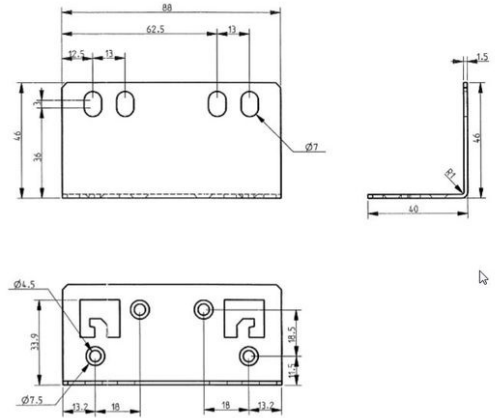

4004 117 78243

SUPPLEMENTARY EARS RIGHT ANGLE FIX METRIC (ETS)

Standard Part Numbers

4004 117 78243: Supplementary ears right angle fix metric (ETS)

Related Items

Solution:

CAPTIN 1000BW: Site energy and management solution